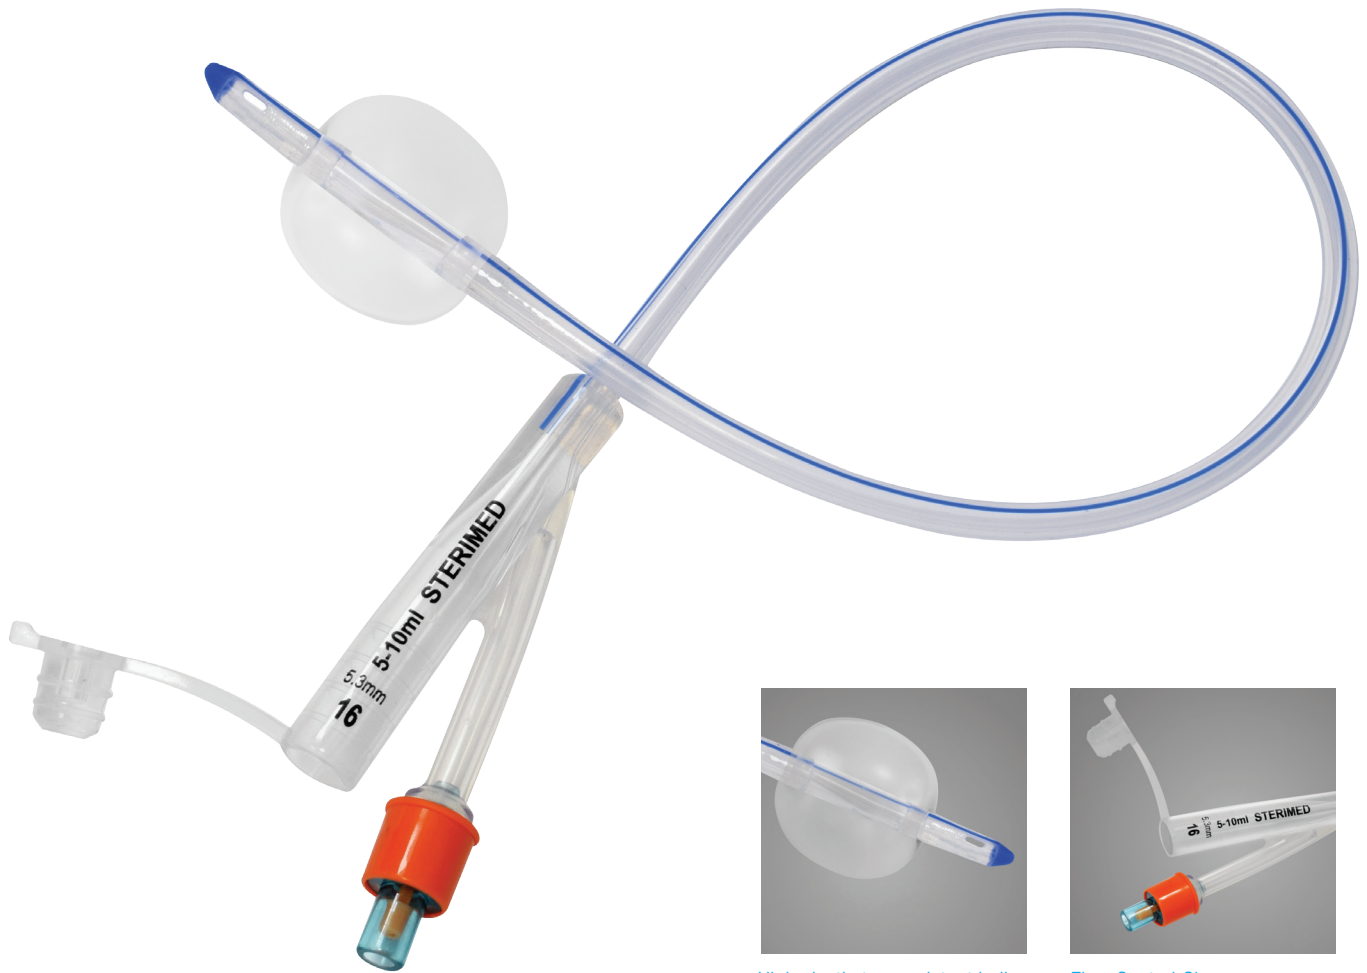

## Silicon Foley Balloon Catheter (BH Model)

2 WAY | SMD 517  
3 WAY | SMD 519

- All Silicon Foley Balloon Catheter
- Todo Es Silicio Foley Globo Sonda
- Todos cateter de silicone Foley Balloon
- Toutes les cathéter Foley Silicon Balloon

High elastic tear resistant balloon

Flow Control Clamp

- Provided with flow control clamp to ensure proper use of bladder muscles .
- Self lubricated silicon shaft provides low friction surface to allow trauma free removal.
- Balloon made from low durometer, highly elastic silicon which provides very good tear strength.

TWO WAY		THREE WAY	
Size in FR	Balloon Capacity	Size in FR	Balloon Capacity
6	3cc	16,18, 20, 22, 24 & 26	30cc - 50cc
8 -10	3cc - 5cc		
12 - 14	5cc - 15cc		
16 - 26	30cc - 50cc		

### Packing

- Sterile, Individually packed in peelable pouch pack.
- Box of 10; Master Carton of 600

Gross: 15.3kg (14 FR)

690 x 330 x 530mm

SIZES										
FR	8	10	12	14	16	18	20	22	24	26
Colour Code	Black	Grey	White	Green	Orange	Red	Yellow	Voilet	Blue	Pink